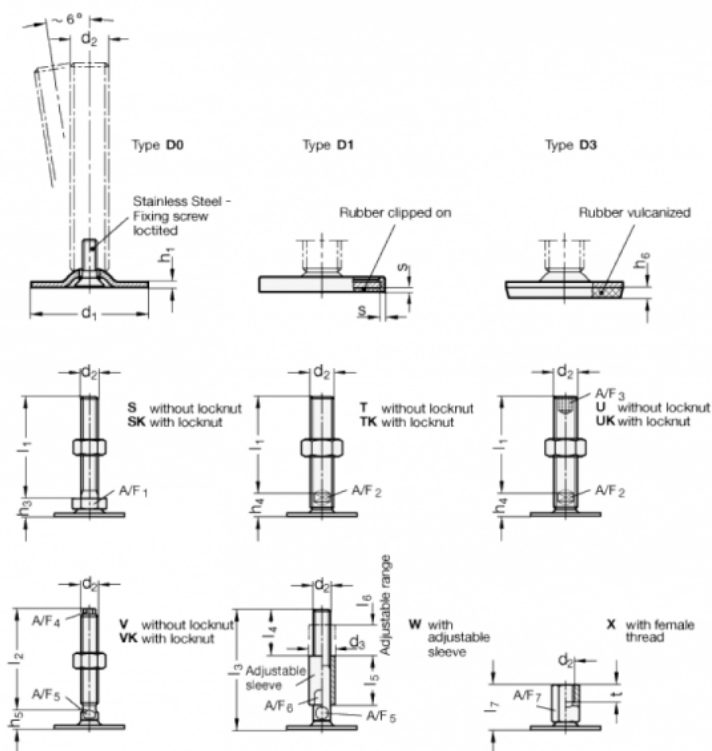

Article number: 204150M16100D1TK
 Description: E+G levelling foot
 GN 41-50-M16-100-D1-TK
 Note: TK With nut, Wrench flat at the bottom

Measures

- A/F2 = 12
- d1 = 50
- d2 = M16
- h1 = 2.5
- h4 = 17
- h6 =
- l1 = 100
- s = 2